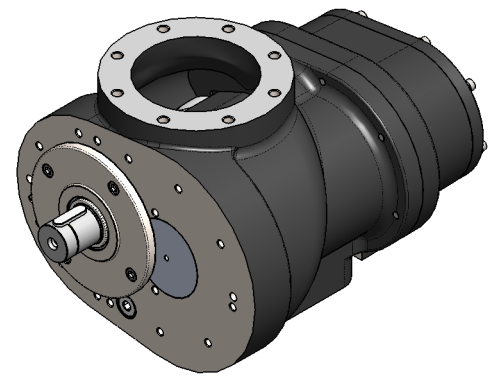

**GRUPPO VITE V180/ccw**  
**SCREW AIR-END V180/ccw**

**S.I. sistema internazionale**  
 Le quote mostrate sono in mm  
 The showed dimensions are in mm

**GRUPPO VITE V180/ccw**  
**SCREW AIR-END V180/ccw**

**U.S. Unif System**  
 Dimensions here below are in INCHES  
 Le quote mostrate sono in POLLICI