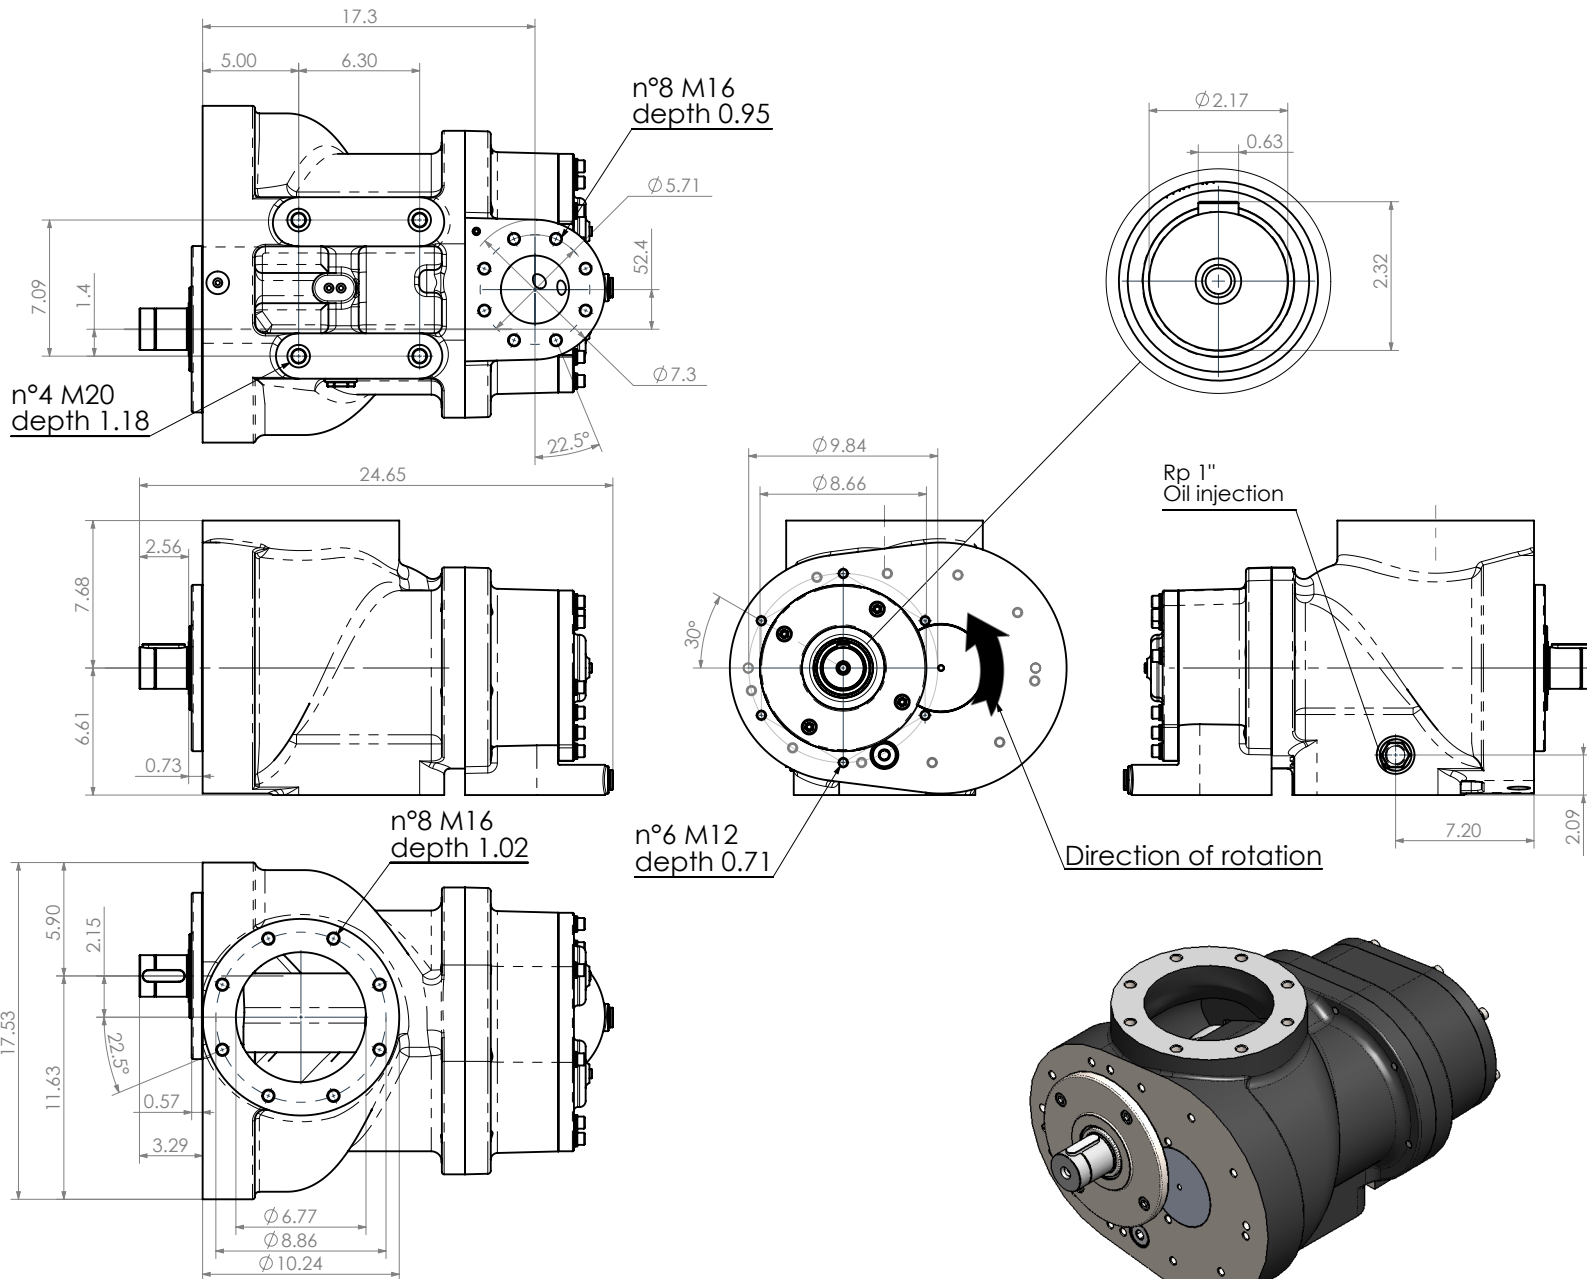

**GRUPPO VITE V180/ccw**  
**SCREW AIR-END V180/ccw**

**S.I. sistema internazionale**  
 Le quote mostrate sono in mm  
 The showed dimensions are in mm

**GRUPPO VITE V180/ccw**  
**SCREW AIR-END V180/ccw**

**U.S. Unif System**  
 Dimensions here below are in INCHES  
 Le quote mostrate sono in POLLICI