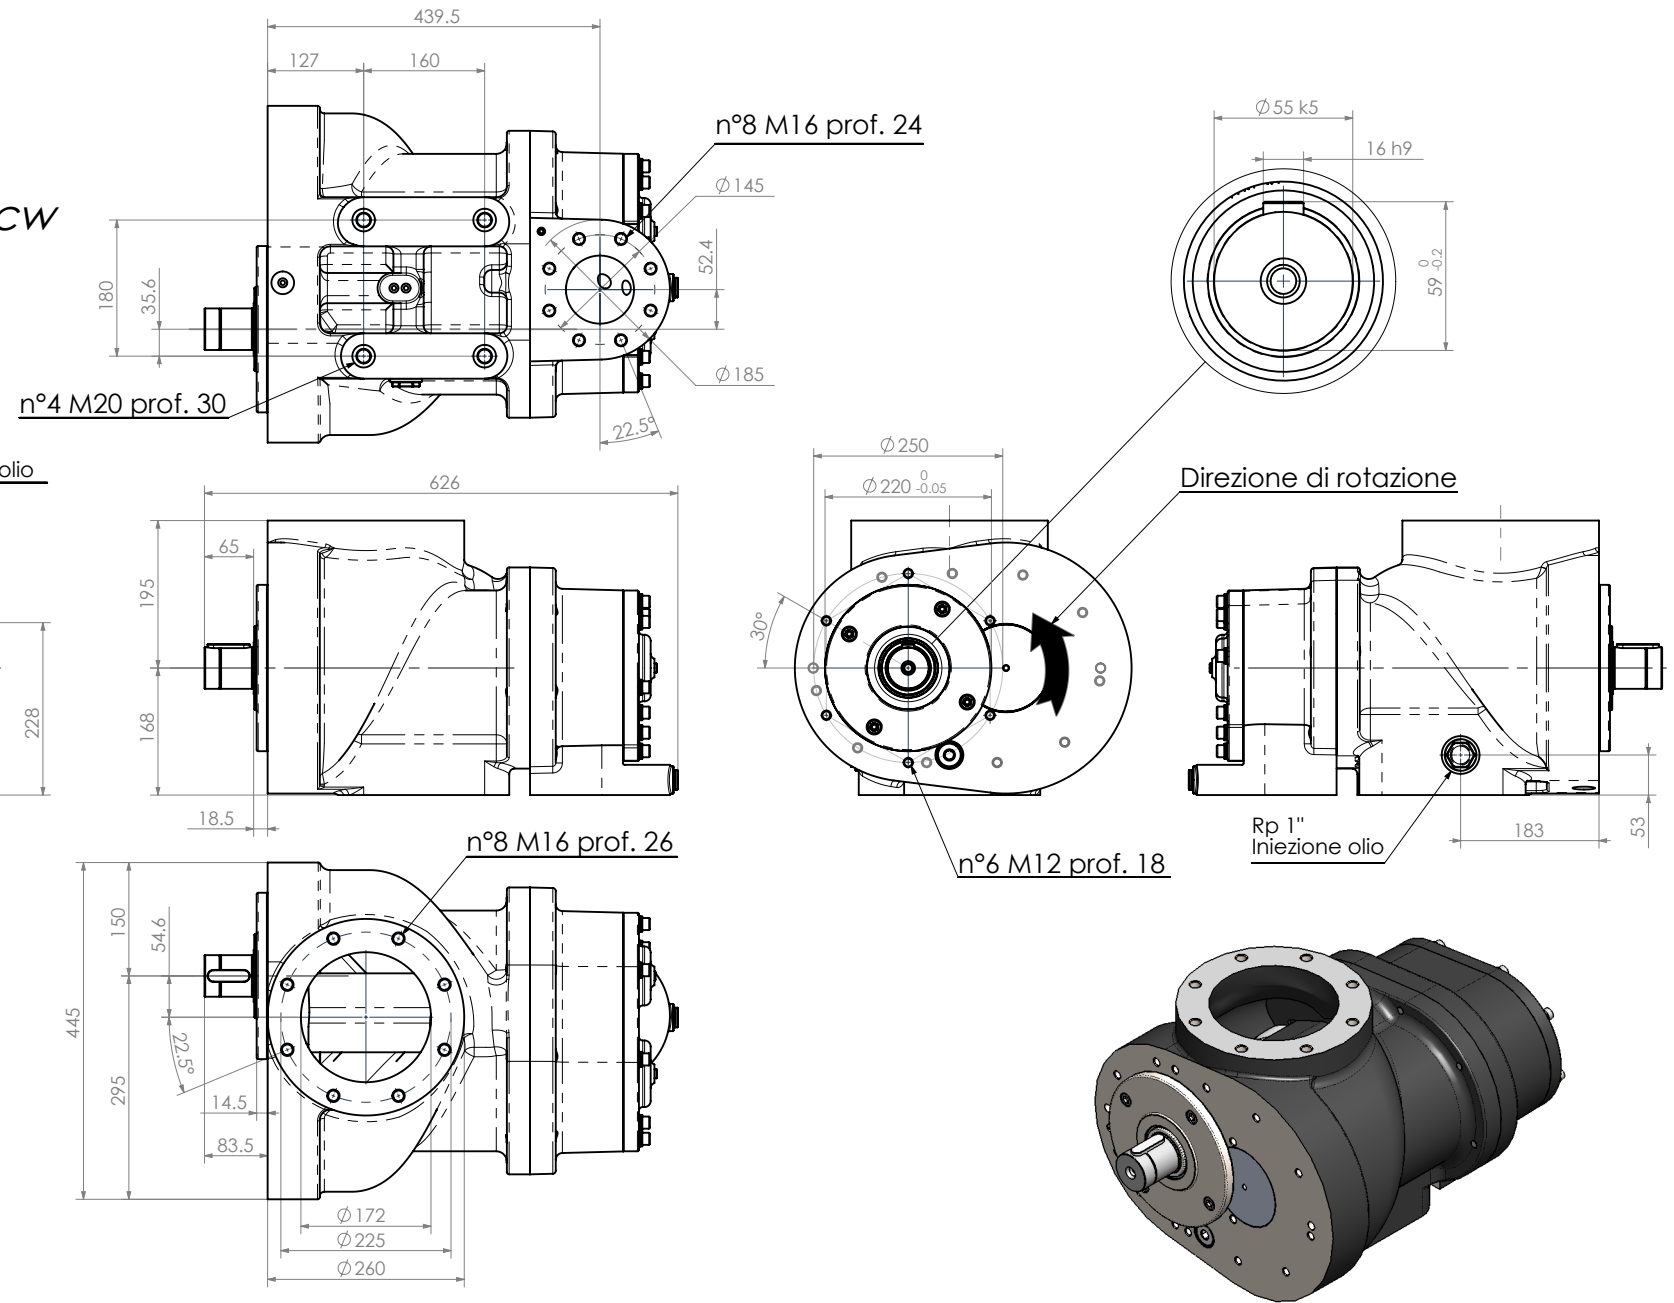

**GRUPPO VITE V180/ccw**  
**SCREW AIR-END V180/ccw**

**S.I. sistema internazionale**  
 Le quote mostrate sono in mm  
 The showed dimensions are in mm

**GRUPPO VITE V180/ccw**  
**SCREW AIR-END V180/ccw**

**U.S. Unif System**  
 Dimensions here below are in INCHES  
 Le quote mostrate sono in POLLICI